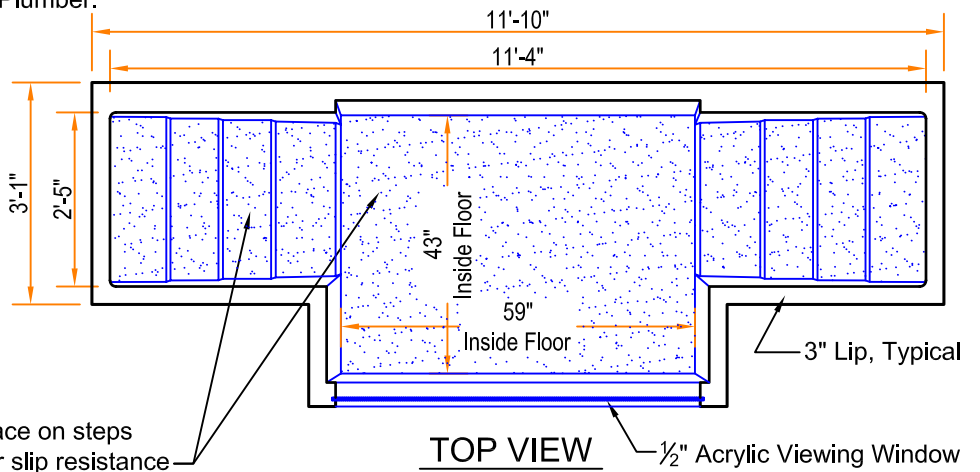

Baptistry Info.

Width: 4'-6"
 Length: 11'-10"
 Depth: 3'-6" Inside
 Water Capacity: 600 gal.
 Unit Weight: 270 lb. Dry
 Recommended Heater:
 PEB-A 11 kw / Af 2900 / AD 2900
 Available In Blue, White or Bone

Window is Optional

3-D VIEW

Note:
 All interior corners are rounded for safety.

SIDE VIEW

FRONT VIEW

Drains can be Located in Either of the Four Corners

TOP VIEW

BAPTISTRIES
 Model 10-A