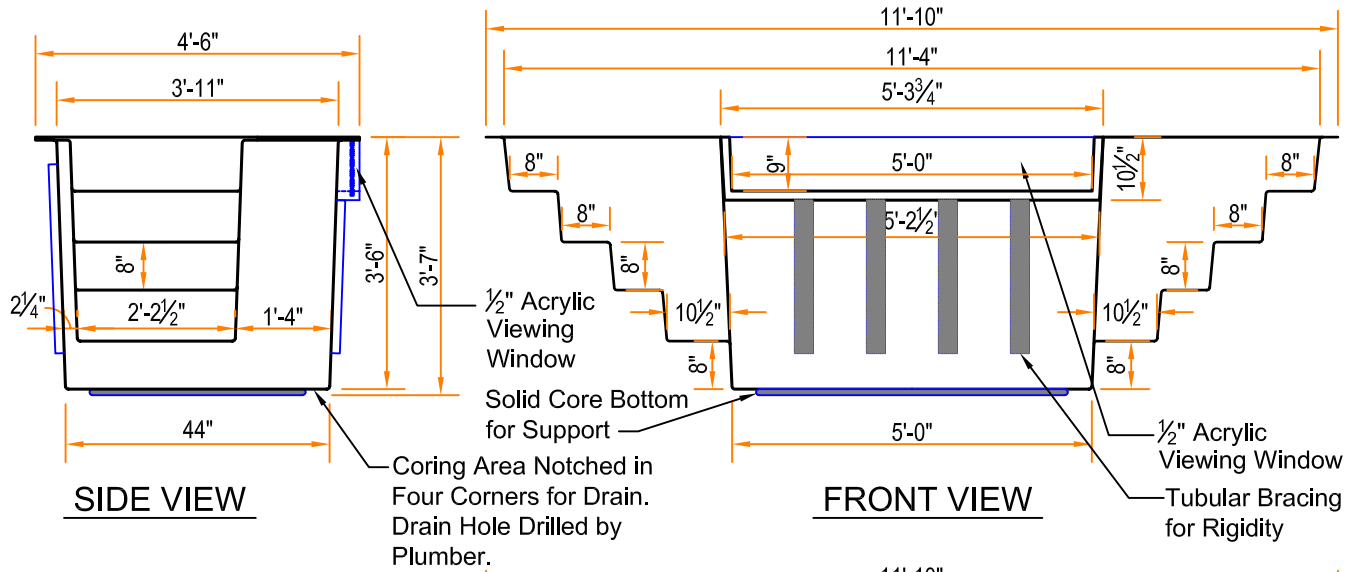

Baptistry Info.

Width: 4'-6"
 Length: 11'-10"
 Depth: 3'-6" Inside
 Water Capacity: 600 gal.
 Unit Weight: 270 lb. Dry
 Recommended Heater:
 PEB-A 11 kw / Af 2900 / AD 2900
 Available In Blue, White or Bone

Window is Optional

3-D VIEW

Note:
 All interior corners are rounded for safety.

SIDE VIEW

FRONT VIEW

Drains can be Located in Either of the Four Corners

TOP VIEW

BAPTISTRIES
 Model 10-A