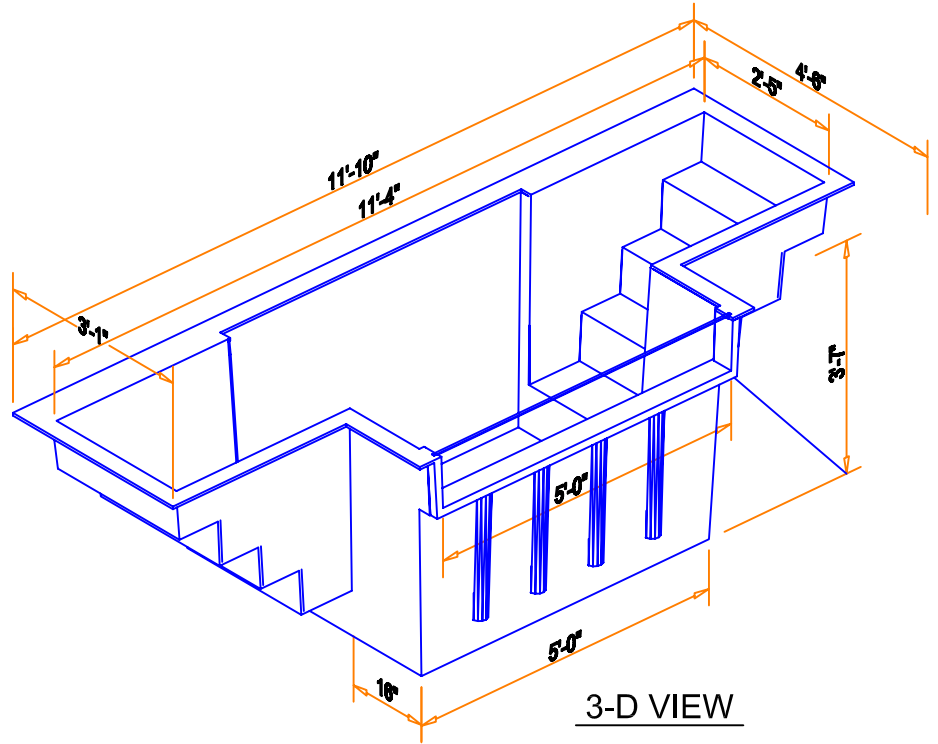

Baptistry Info.

Width: 4'-6"
 Length: 11'-10"
 Depth: 3'-6" Inside
 Water Capacity: 600 gal.
 Unit Weight: 270 lb. Dry
 Recommended Heater:
 PEB-A 11 kw / Af 2900 / AD 2900
 Available In Blue, White or Bone

Window is Optional

3-D VIEW

Note:
 All interior corners are rounded for safety.

SIDE VIEW

FRONT VIEW

Drains can be Located in Either of the Four Corners

TOP VIEW

BAPTISTRIES
 Model 10-A