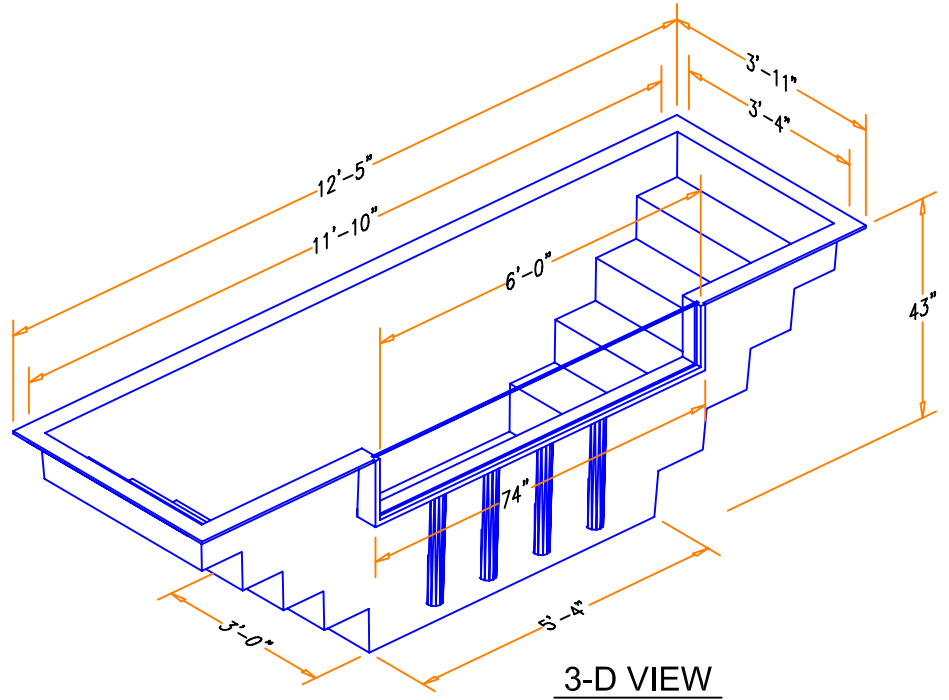

Baptistry Info.

Width: 3'-11"
 Length: 12'-5"
 Depth: 43"
 Water Capacity: 550 gal.
 Unit Weight: 280 lb. Dry
 Recommended Heater:
 PBH 10 kw / 750 EZ fill
 Available In Blue, White or Bone

Window is Optional

Note:
 All interior corners are rounded for safety.

Drains can be Located in Either of the Four Corners

BAPTISTRIES
 Model 11-A

ChurchPools.com
 PO BOX 513
 Rocky Mount, VA 21451
 1-800-639-7397