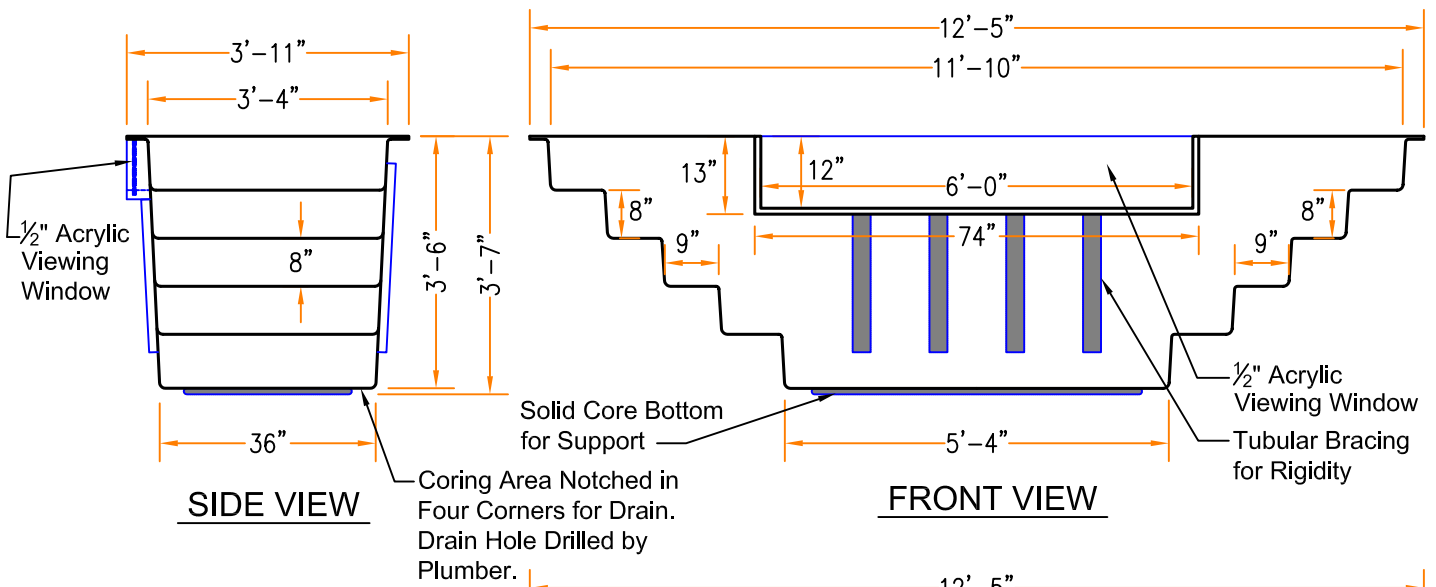

Baptistry Info.

Width: 3'-11"
 Length: 12'-5"
 Depth: 43"
 Water Capacity: 550 gal.
 Unit Weight: 280 lb. Dry
 Recommended Heater:
 PBH 10 kw / 750 EZ fill
 Available In Blue, White or Bone

Window is Optional

Note:
 All interior corners are rounded for safety.

Drains can be Located in Either of the Four Corners

BAPTISTRIES
 Model 11-A

ChurchPools.com
 PO BOX 513
 Rocky Mount, VA 21451
 1-800-639-7397