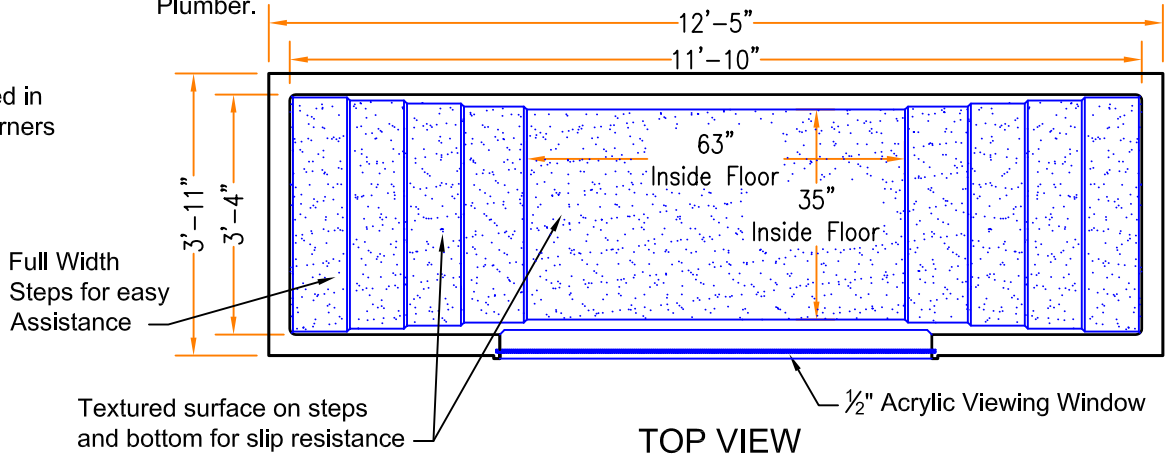

Baptistry Info.

Width: 3'-11"
 Length: 12'-5"
 Depth: 43"
 Water Capacity: 550 gal.
 Unit Weight: 280 lb. Dry
 Recommended Heater:
 PBH 10 kw / 750 EZ fill
 Available In Blue, White or Bone

Window is Optional

Note:
 All interior corners are rounded for safety.

Drains can be Located in Either of the Four Corners

BAPTISTRIES
 Model 11-A

ChurchPools.com
 PO BOX 513
 Rocky Mount, VA 21451
 1-800-639-7397