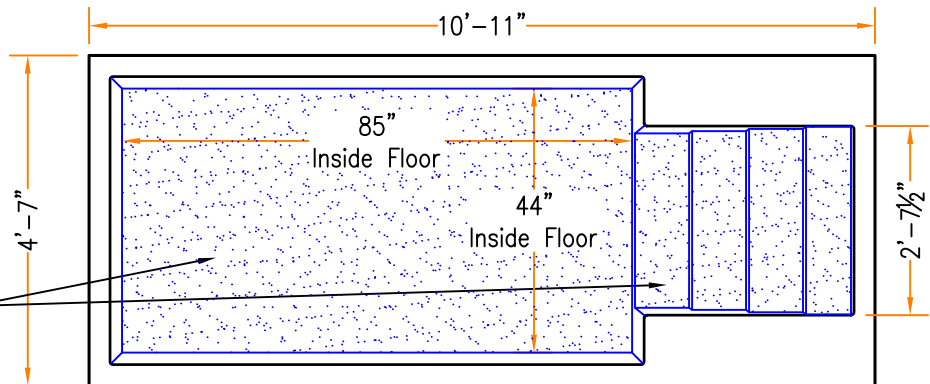

Baptistry Info.

Width: 4'-7"
 Length: 10'-11"
 Depth: 42"
 Water Capacity: 670 gal.
 Unit Weight: 310 lb. Dry
 Recommended Heater:
 PBH 10 kw / 750 EZ fill
 Available In Blue, White or Bone

Note:
 All interior corners are rounded for safety.

Coring Area Notched in Four Corners for Drain. Drain Hole Drilled by Plumber.

Drains can be Located in Either of the Four Corners

Textured surface on steps and bottom for slip resistance

BAPTISTRIES

Model 12-B