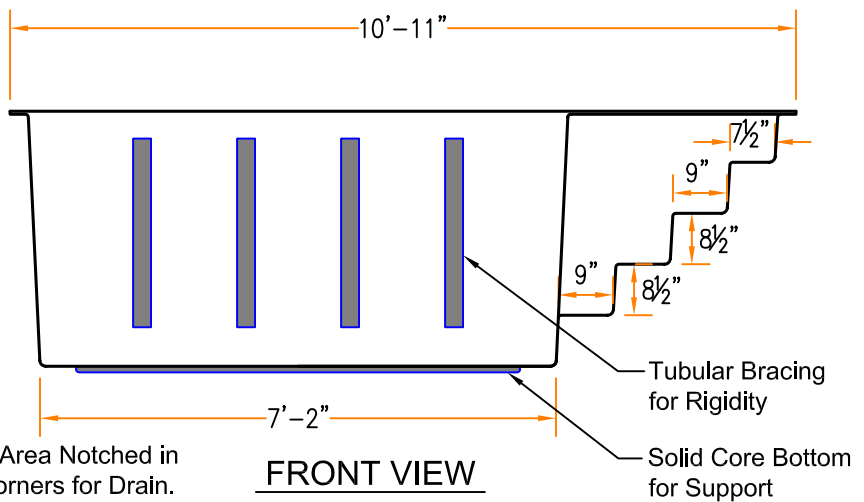

Baptistry Info.

Width: 4'-7"
 Length: 10'-11"
 Depth: 42"
 Water Capacity: 670 gal.
 Unit Weight: 310 lb. Dry
 Recommended Heater:
 PBH 10 kw / 750 EZ fill
 Available In Blue, White or Bone

Note:
 All interior corners are rounded for safety.

Coring Area Notched in Four Corners for Drain. Drain Hole Drilled by Plumber.

Drains can be Located in Either of the Four Corners

Textured surface on steps and bottom for slip resistance

BAPTISTRIES

Model 12-B