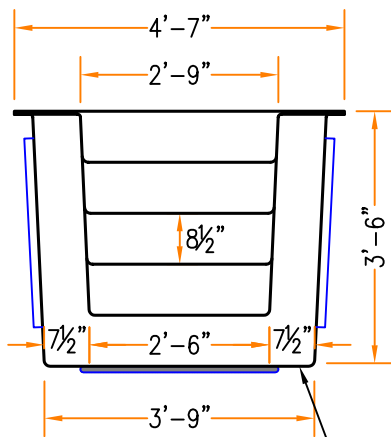

Baptistry Info.

Width: 4'-7"
 Length: 10'-11"
 Depth: 42"
 Water Capacity: 670 gal.
 Unit Weight: 310 lb. Dry
 Recommended Heater:
 PBH 10 kw / 750 EZ fill
 Available In Blue, White or Bone

Note:
 All interior corners are rounded for safety.

Coring Area Notched in Four Corners for Drain. Drain Hole Drilled by Plumber.

Drains can be Located in Either of the Four Corners

Textured surface on steps and bottom for slip resistance

BAPTISTRIES

Model 12-B