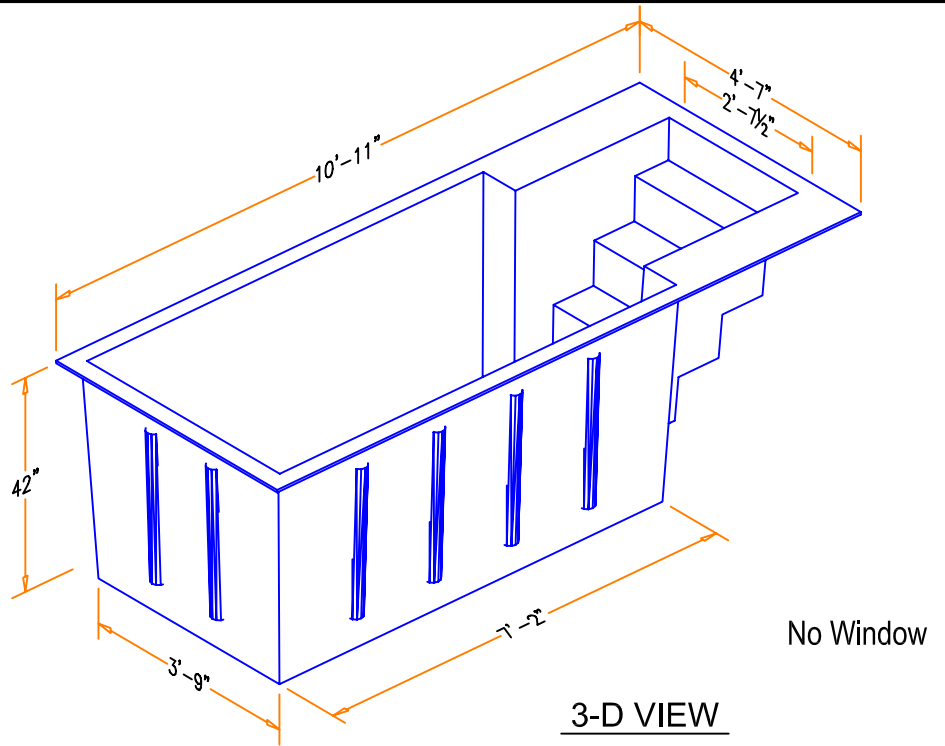

Baptistry Info.

Width: 4'-7"
 Length: 10'-11"
 Depth: 42"
 Water Capacity: 670 gal.
 Unit Weight: 310 lb. Dry
 Recommended Heater:
 PBH 10 kw / 750 EZ fill
 Available In Blue, White or Bone

Note:
 All interior corners are rounded for safety.

Coring Area Notched in Four Corners for Drain. Drain Hole Drilled by Plumber.

Drains can be Located in Either of the Four Corners

Textured surface on steps and bottom for slip resistance

BAPTISTRIES

Model 12-B