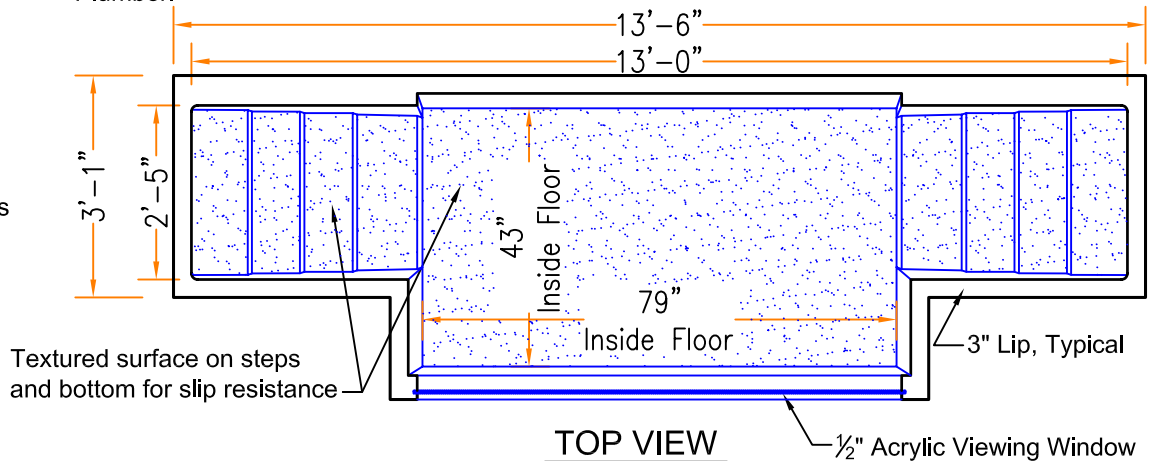

Baptistry Info.

Width: 4'-6"
 Length: 13'-6"
 Depth: 3'-6" Inside
 Water Capacity: 750 gal.
 Unit Weight: 320 lb. Dry
 Recommended Heater:
 PBH 10 kw / EZ Fill
 Little Giant 11kw / 3000 Auto
 Available In Blue, White or Bone

Window is Optional

Note:

All interior corners are rounded for safety.

Drains can be Located in Either of the Four Corners

BAPTISTRIES
Model 13-A

ChurchPools.com
 PO BOX 513
 Rocky Mount, VA 21451
 1-800-639-7397