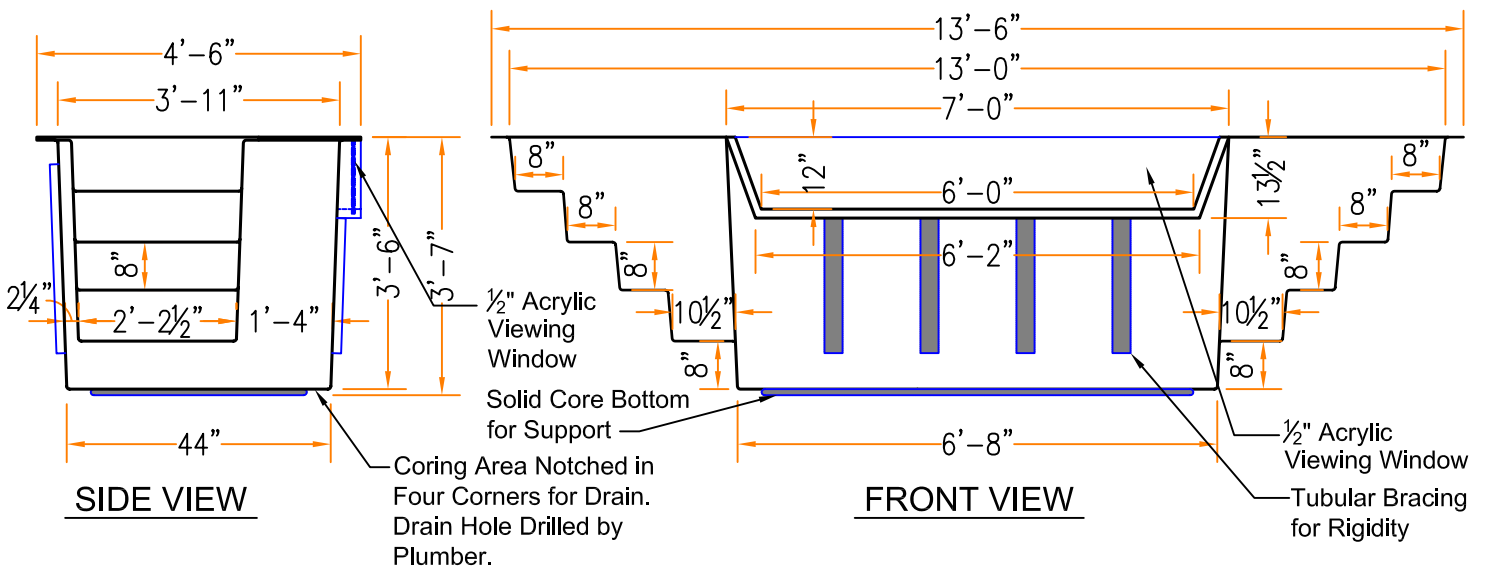

Baptistry Info.

Width: 4'-6"
 Length: 13'-6"
 Depth: 3'-6" Inside
 Water Capacity: 750 gal.
 Unit Weight: 320 lb. Dry
 Recommended Heater:
 PBH 10 kw / EZ Fill
 Little Giant 11kw / 3000 Auto
 Available In Blue, White or Bone

Window is Optional

Note:

All interior corners are rounded for safety.

Drains can be Located in Either of the Four Corners

BAPTISTRIES
Model 13-A

ChurchPools.com
 PO BOX 513
 Rocky Mount, VA 21451
 1-800-639-7397