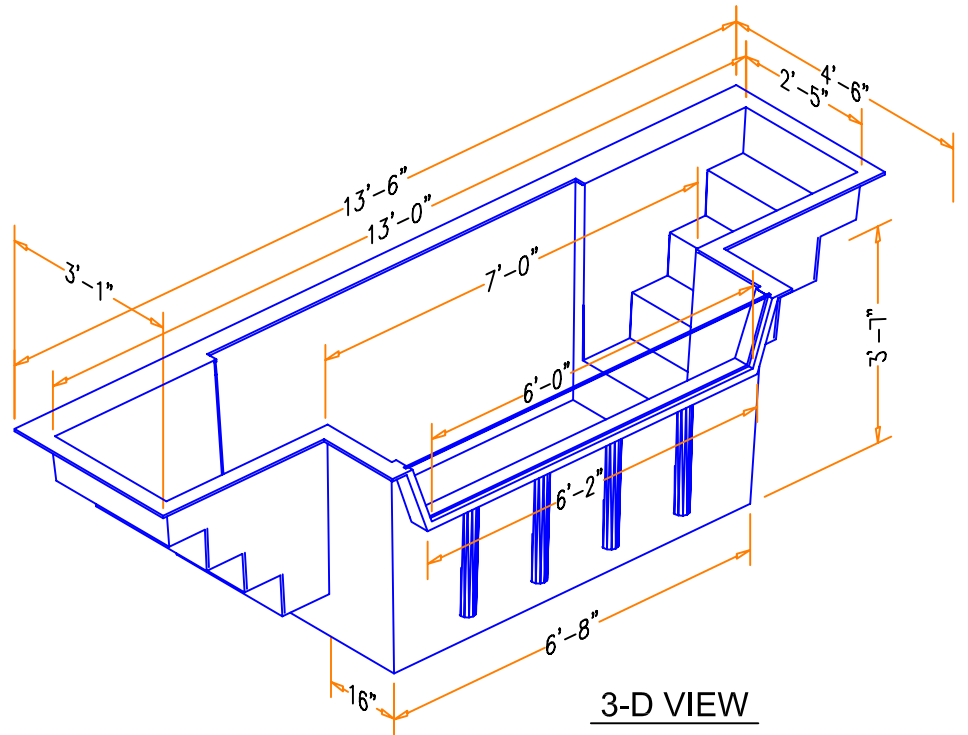

Baptistry Info.

Width: 4'-6"
 Length: 13'-6"
 Depth: 3'-6" Inside
 Water Capacity: 750 gal.
 Unit Weight: 320 lb. Dry
 Recommended Heater:
 PBH 10 kw / EZ Fill
 Little Giant 11kw / 3000 Auto
 Available In Blue, White or Bone

Window is Optional

Note:

All interior corners are rounded for safety.

Drains can be Located in Either of the Four Corners

BAPTISTRIES
Model 13-A

ChurchPools.com
 PO BOX 513
 Rocky Mount, VA 21451
 1-800-639-7397