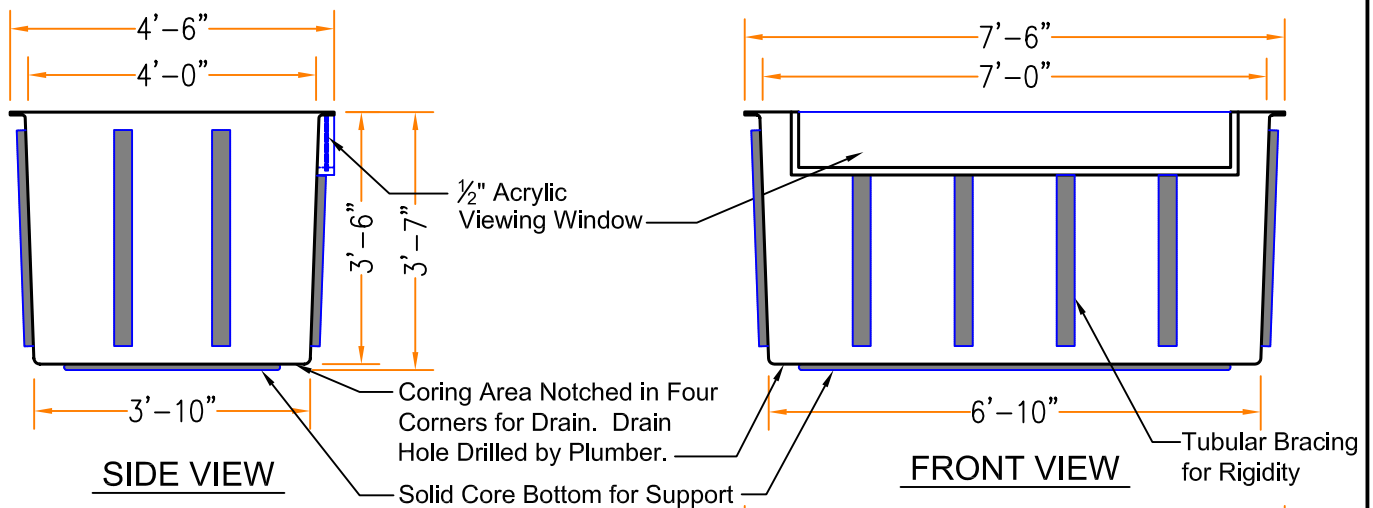

Baptistry Info.

Width: 4'-6"
 Length: 7'-6"
 Depth: 3'-6" inside
 Water Capacity: 675 gal.
 Unit Weight: 310 lb. Dry
 Recommended Heater:
 PBH 5.5 kw / EZ Fill 750 / Drain & overflow

Available In Blue, White or Bone

Window is Optional

Note:
 All interior corners are rounded for safety.

Drains can be Located in Either of the Four Corners

BAPTISTRIES
 Model 7-A

ChurchPools.com
 PO BOX 513
 Rocky Mount, VA 21451
 1-800-639-7397