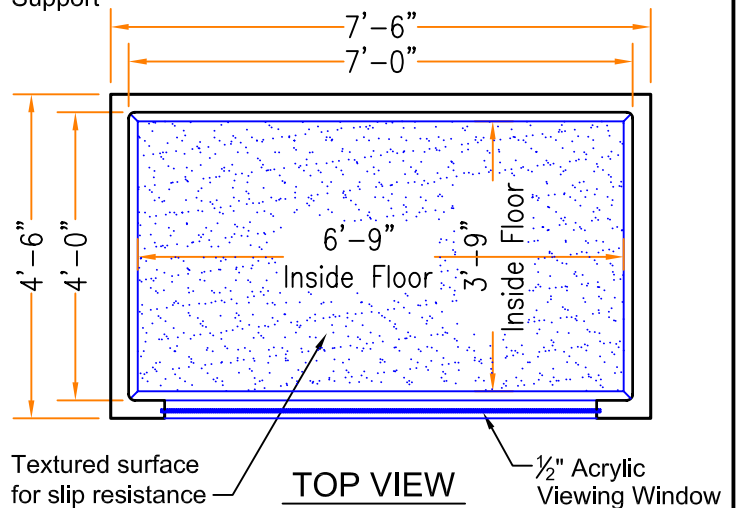

Baptistry Info.

Width: 4'-6"
 Length: 7'-6"
 Depth: 3'-6" inside
 Water Capacity: 675 gal.
 Unit Weight: 310 lb. Dry
 Recommended Heater:
 PBH 5.5 kw / EZ Fill 750 / Drain & overflow

Available In Blue, White or Bone

Window is Optional

Note:
 All interior corners are rounded for safety.

Drains can be Located in Either of the Four Corners

BAPTISTRIES
 Model 7-A

ChurchPools.com
 PO BOX 513
 Rocky Mount, VA 21451
 1-800-639-7397