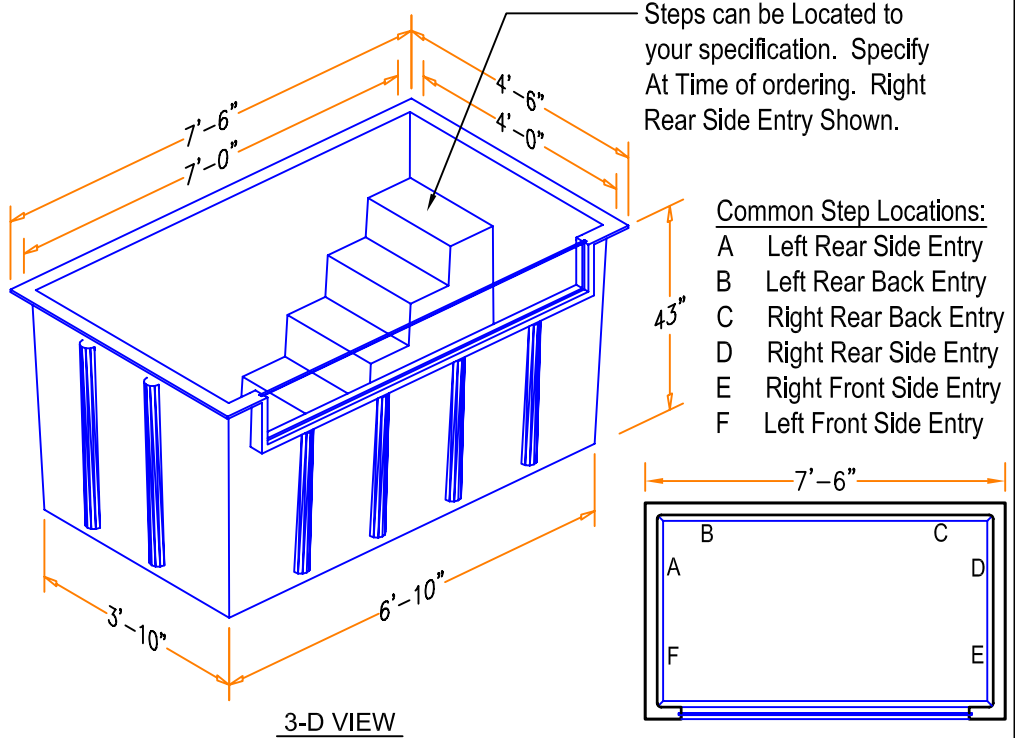

Baptistry Info.

Width: 4'-6"
 Length: 7'-6"
 Depth: 3'-6" inside
 Water Capacity: 675 gal.
 Unit Weight: 310 lb. Dry
 Recommended Heater:
 PBH 5.5 kw / EZ Fill 750 / Drain & overflow

Available In Blue, White or Bone

Window is Optional

Note:
 All interior corners are rounded for safety.

Drains can be Located in Either of the Four Corners

BAPTISTRIES
 Model 7-A

ChurchPools.com
 PO BOX 513
 Rocky Mount, VA 21451
 1-800-639-7397