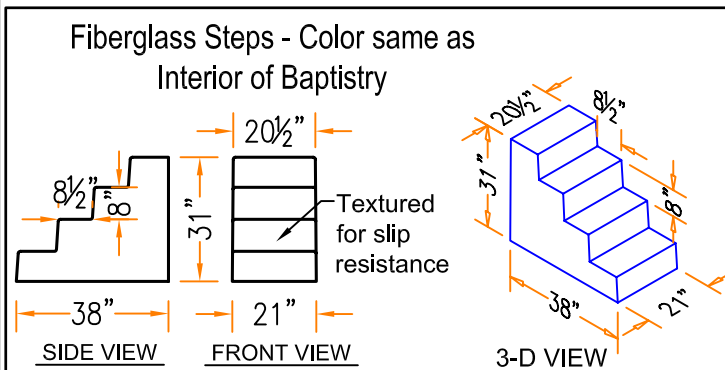

BAPTISTRIES
Model 7-A

ChurchPools.com
PO BOX 513
Rocky Mount, VA 21451
1-800-639-7397