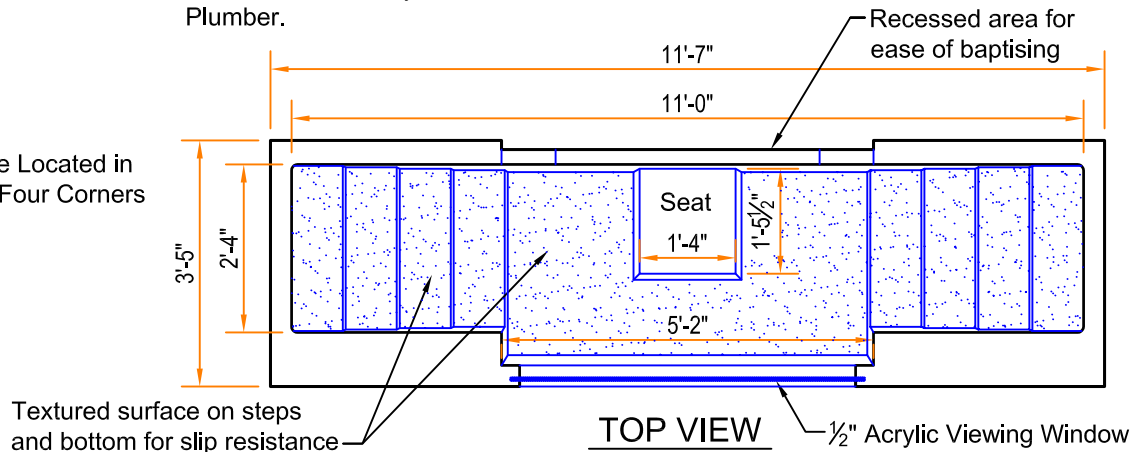

Dry Minister Series

Baptistry Info.

Width: 3'-5"
 Length: 11'-7"
 Depth: 3'-6"
 Water Capacity: 425 gal.
 Unit Weight: 300 lb. Dry
 Recommended Heater:
 PEB-B 5.5 kw / Af 2900 / AD 2900
 Available In Blue, White or Bone

Note:

All interior corners are rounded for safety.

Drains can be Located in Either of the Four Corners

BAPTISTRIES

Model 8-A

ChurchPools.com
 PO BOX 513
 Rocky Mount, VA 21451
 1-800-639-7397