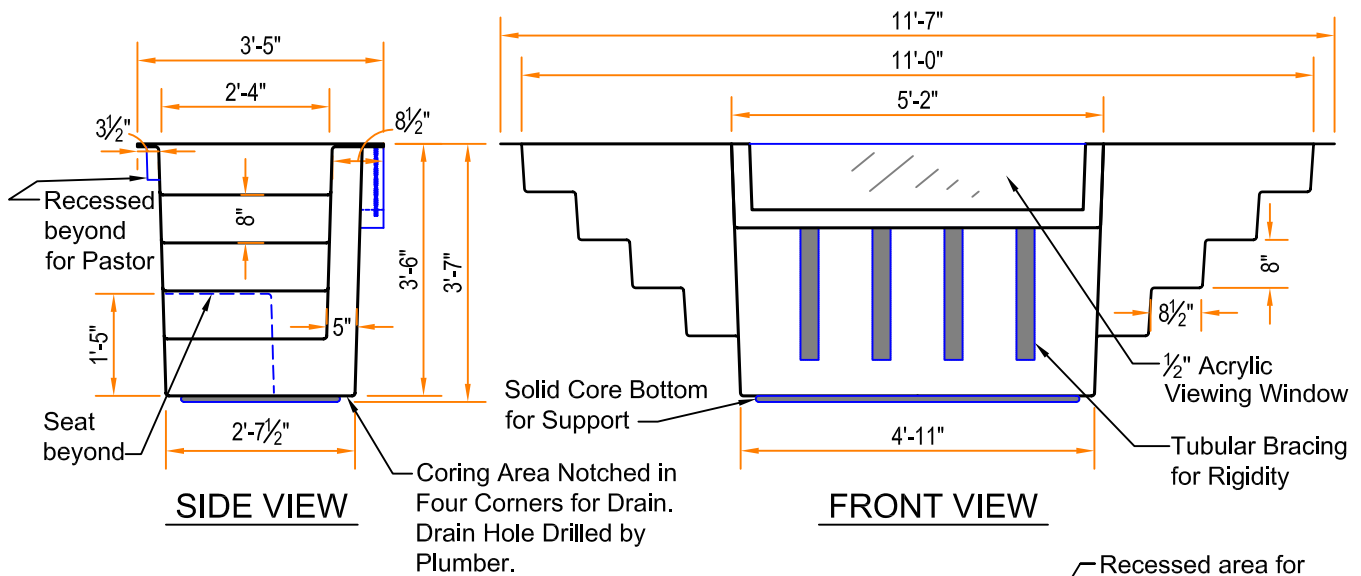

Dry Minister Series

Baptistry Info.

Width: 3'-5"
 Length: 11'-7"
 Depth: 3'-6"
 Water Capacity: 425 gal.
 Unit Weight: 300 lb. Dry
 Recommended Heater:
 PEB-B 5.5 kw / Af 2900 / AD 2900
 Available In Blue, White or Bone

Note:

All interior corners are rounded for safety.

Drains can be Located in Either of the Four Corners

BAPTISTRIES

Model 8-A

ChurchPools.com
 PO BOX 513
 Rocky Mount, VA 21451
 1-800-639-7397