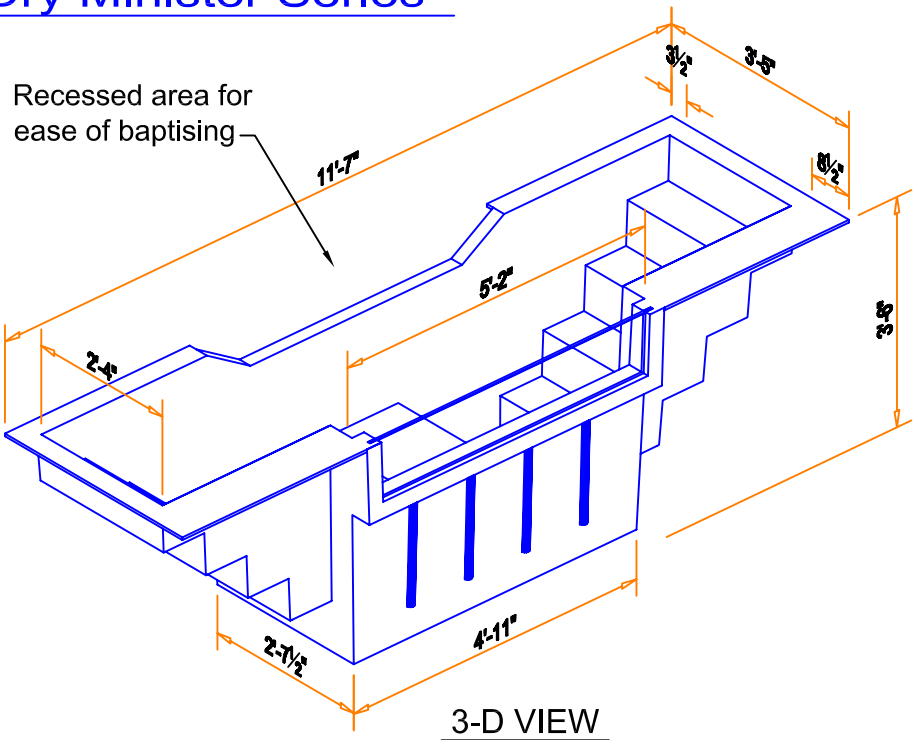

Dry Minister Series

Baptistry Info.

Width: 3'-5"
 Length: 11'-7"
 Depth: 3'-6"
 Water Capacity: 425 gal.
 Unit Weight: 300 lb. Dry
 Recommended Heater:
 PEB-B 5.5 kw / Af 2900 / AD 2900
 Available In Blue, White or Bone

Note:

All interior corners are rounded for safety.

Drains can be Located in Either of the Four Corners

BAPTISTRIES

Model 8-A

ChurchPools.com
 PO BOX 513
 Rocky Mount, VA 21451
 1-800-639-7397