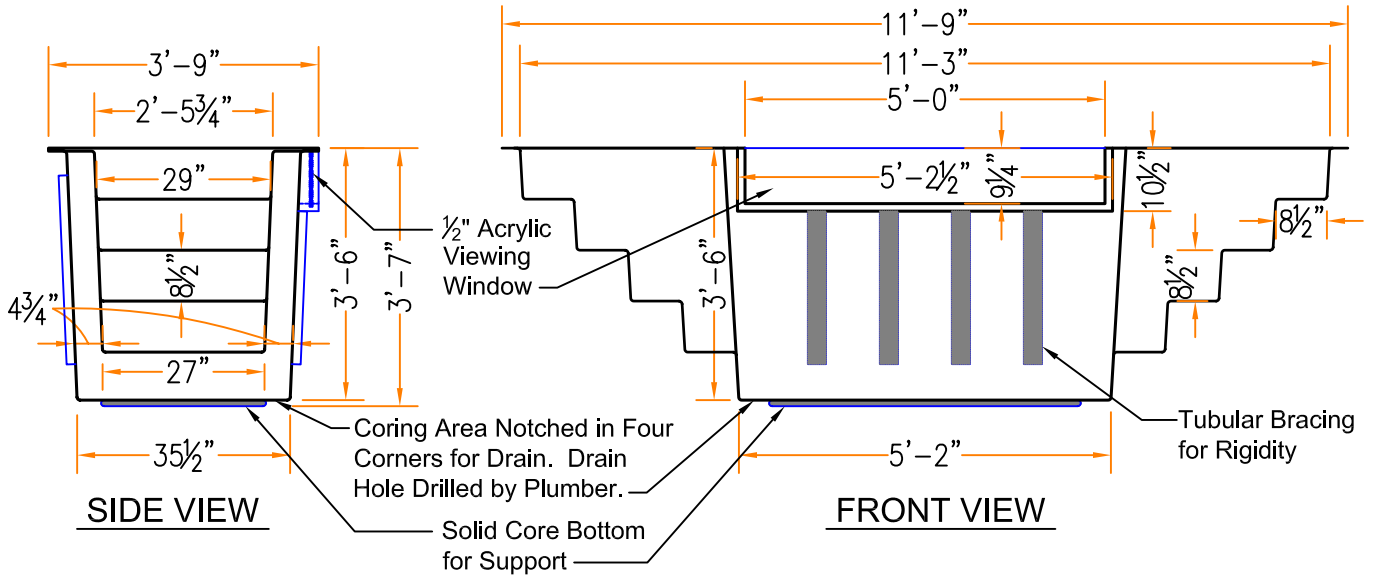

Baptistry Info.

Width: 3'-9"
 Length: 11'-9"
 Depth: 3'-6" Inside
 Water Capacity: 450 gal.
 Unit Weight: 290 lb. Dry
 Recommended Heater:
 PBH 5.5 kw / EZ 750 Fill
 Available In Blue, White or Bone

Window is Optional

Note:
 All interior corners are rounded for safety.

Drains can be Located in Either of the Four Corners

BAPTISTRIES

Model 9-A

ChurchPools.com
 PO BOX 513
 Rocky Mount, VA 21451
 1-800-639-7397