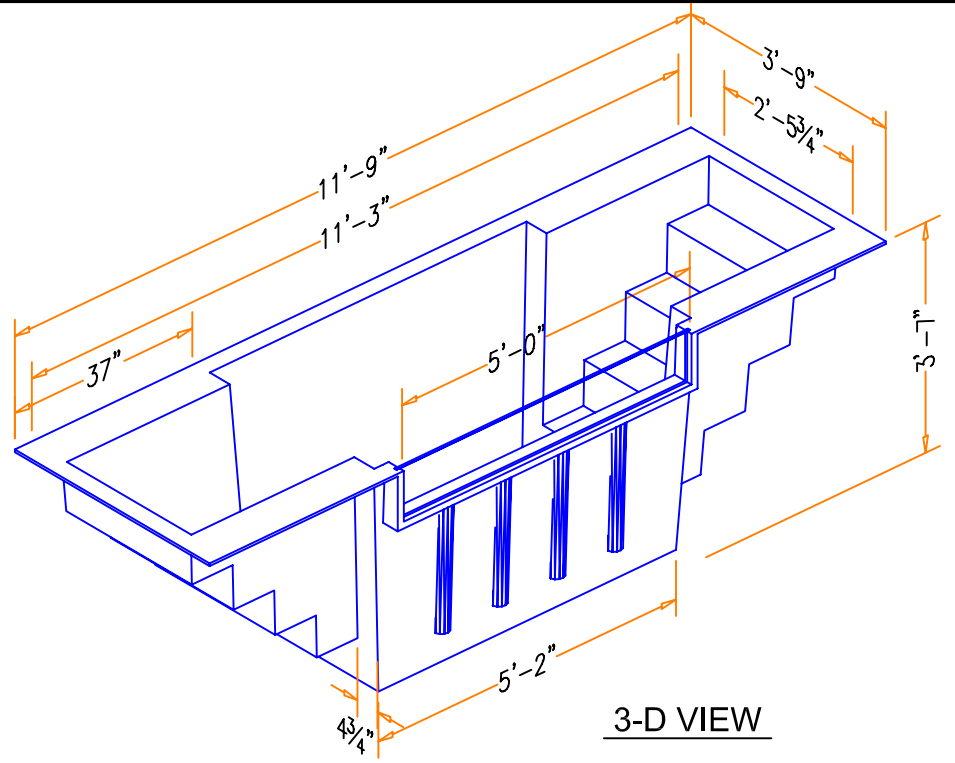

Baptistry Info.

Width: 3'-9"
 Length: 11'-9"
 Depth: 3'-6" Inside
 Water Capacity: 450 gal.
 Unit Weight: 290 lb. Dry
 Recommended Heater:
 PBH 5.5 kw / EZ 750 Fill
 Available In Blue, White or Bone

Window is Optional

Note:
 All interior corners are rounded for safety.

Drains can be Located in Either of the Four Corners

BAPTISTRIES

Model 9-A

ChurchPools.com
 PO BOX 513
 Rocky Mount, VA 21451
 1-800-639-7397