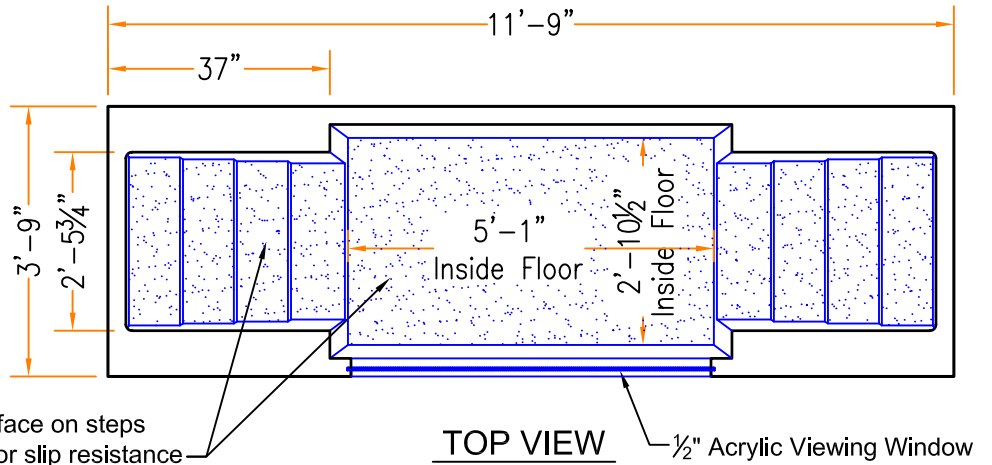

Baptistry Info.

Width: 3'-9"
 Length: 11'-9"
 Depth: 3'-6" Inside
 Water Capacity: 450 gal.
 Unit Weight: 290 lb. Dry
 Recommended Heater:
 PBH 5.5 kw / EZ 750 Fill
 Available In Blue, White or Bone

Window is Optional

Note:
 All interior corners are rounded for safety.

Drains can be Located in Either of the Four Corners

BAPTISTRIES

Model 9-A

ChurchPools.com
 PO BOX 513
 Rocky Mount, VA 21451
 1-800-639-7397