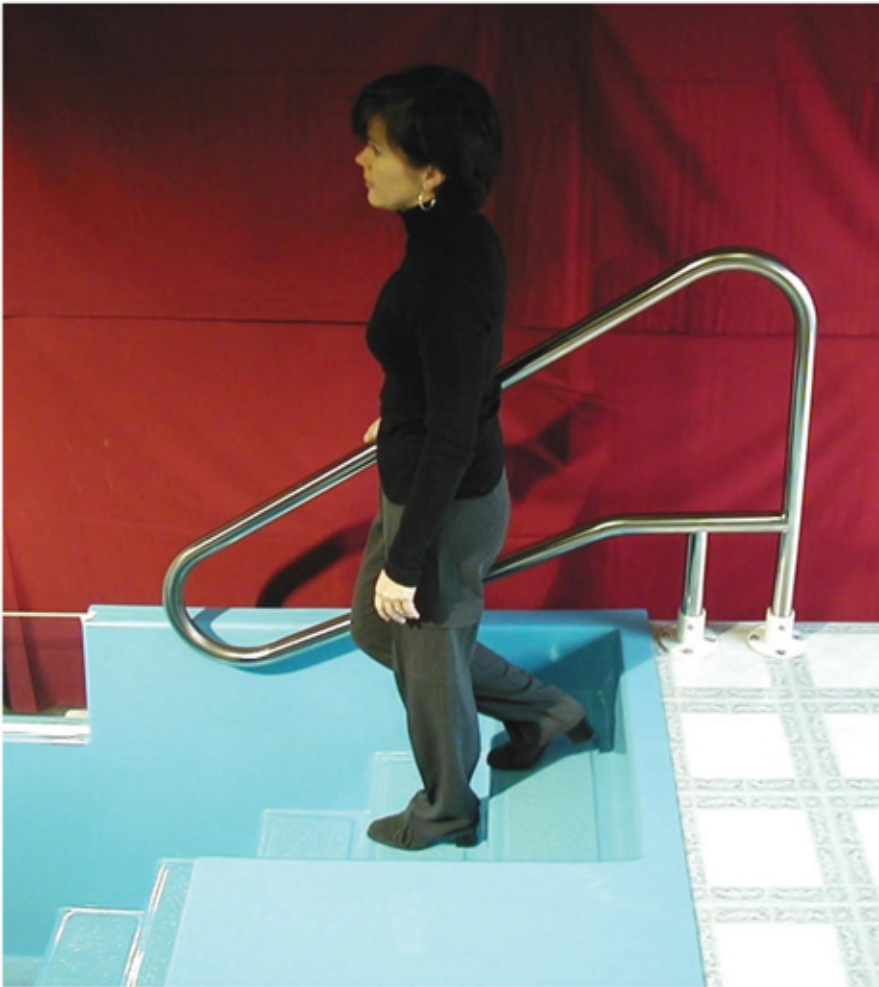

# Baptistry Hand Rail

For easier and **safer** entry and exit to your baptistry use our ***Stainless Steel*** hand rail system. Mounting directly to the landing floor, the Baptistry Hand Rail provides a safe and secure support to the candidate.

May Be Installed On:

- Concrete
- Tile
- Wood
- Metal
  
- New or Existing Baptisteries

***Stainless  
Steel***

*Authorized Dealer:*