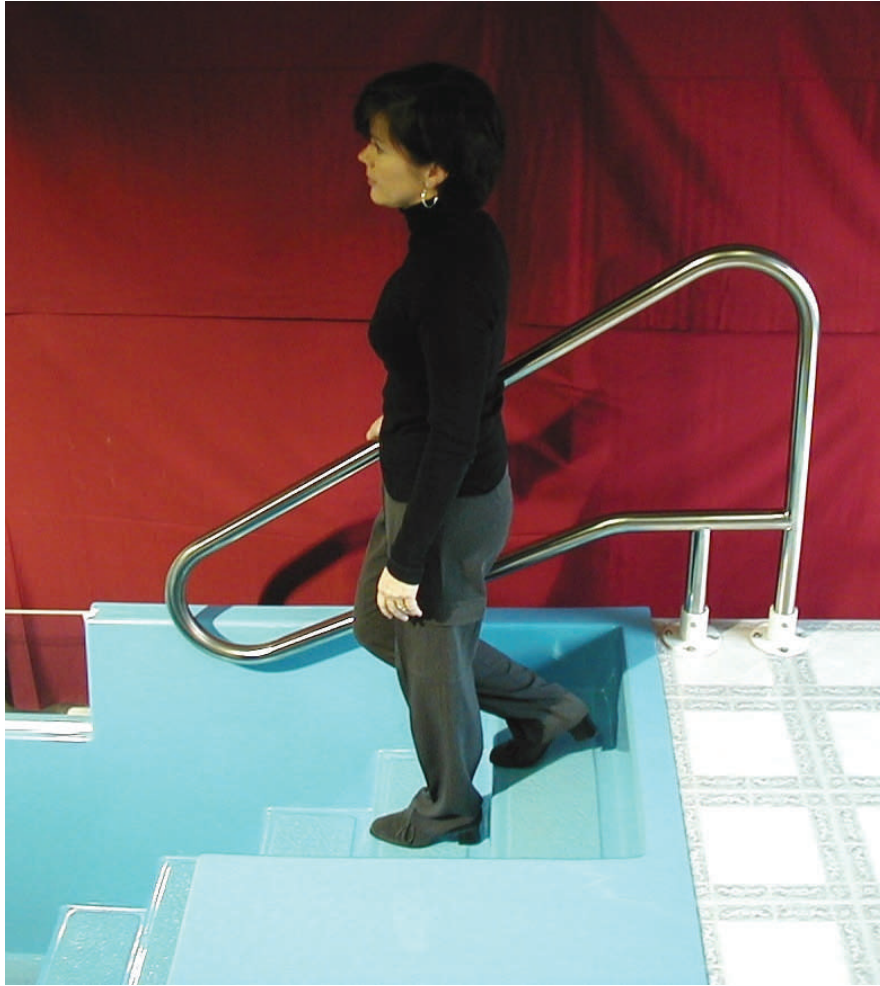

Baptistery Hand Rail

For easier and **safer** entry and exit to your baptistery use our ***Stainless Steel*** hand rail system. Mounting directly to the landing floor, the Baptistery Hand Rail provides a safe and secure support to the candidate.

May Be Installed On:

- Concrete
- Tile
- Wood
- Metal

- New or Existing Baptisteries

Stainless Steel

Authorized Dealer:

Old Fashioned Craftsmanship With Modern Composites Technology